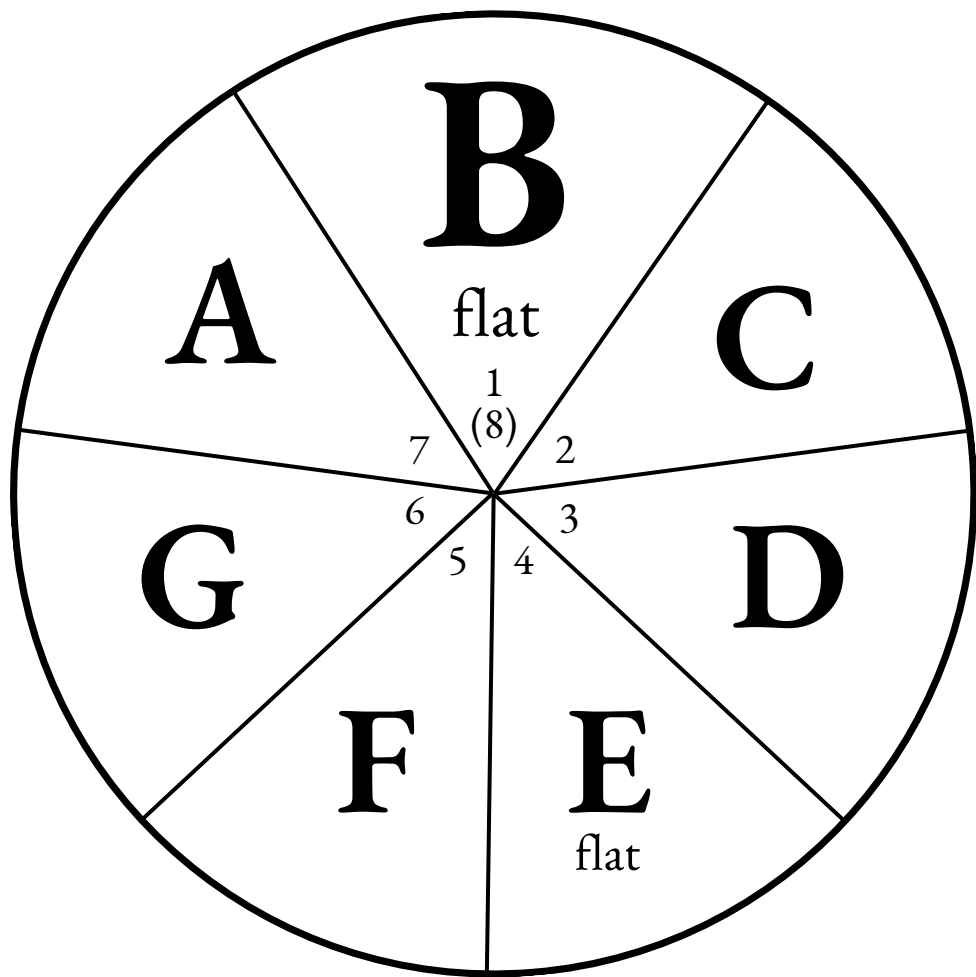

Scale Circle

Concert B-flat

Concert Pitch Instruments: Your B-flat

Musical notation for the Concert B-flat scale in 4/4 time. The notation is presented in two staves: the upper staff in treble clef and the lower staff in bass clef. The key signature is B-flat (one flat) and the time signature is 4/4. The notes are: B-flat (1), C (2), D (3), E-flat (4), F (5), G (6), and A (7). The eighth note is also B-flat, labeled as (8) in the diagram above.

Scale Circle

Concert F

Concert Pitch Instruments: Your F

Musical notation for the Concert F scale. It consists of two staves: a treble clef staff and a bass clef staff. Both staves are in the key of F major (one flat). The notes are: F (treble 4th line, bass 4th space), G (treble 5th line, bass 5th space), A (treble 1st space, bass 1st line), B flat (treble 2nd space, bass 2nd line), C (treble 3rd space, bass 3rd line), D (treble 4th space, bass 4th line), and E (treble 5th space, bass 5th line).

Scale Circle

Concert E-flat

Concert Pitch Instruments: Your E-flat

Musical notation for the Concert E-flat scale. It consists of two staves: a treble clef staff and a bass clef staff. Both staves are in the key of E-flat major (two flats). The treble staff shows the scale from E-flat4 to E-flat5, and the bass staff shows the scale from E-flat4 down to E-flat1. The notes are: E-flat, F, G, A-flat, B-flat, C, D, E-flat.