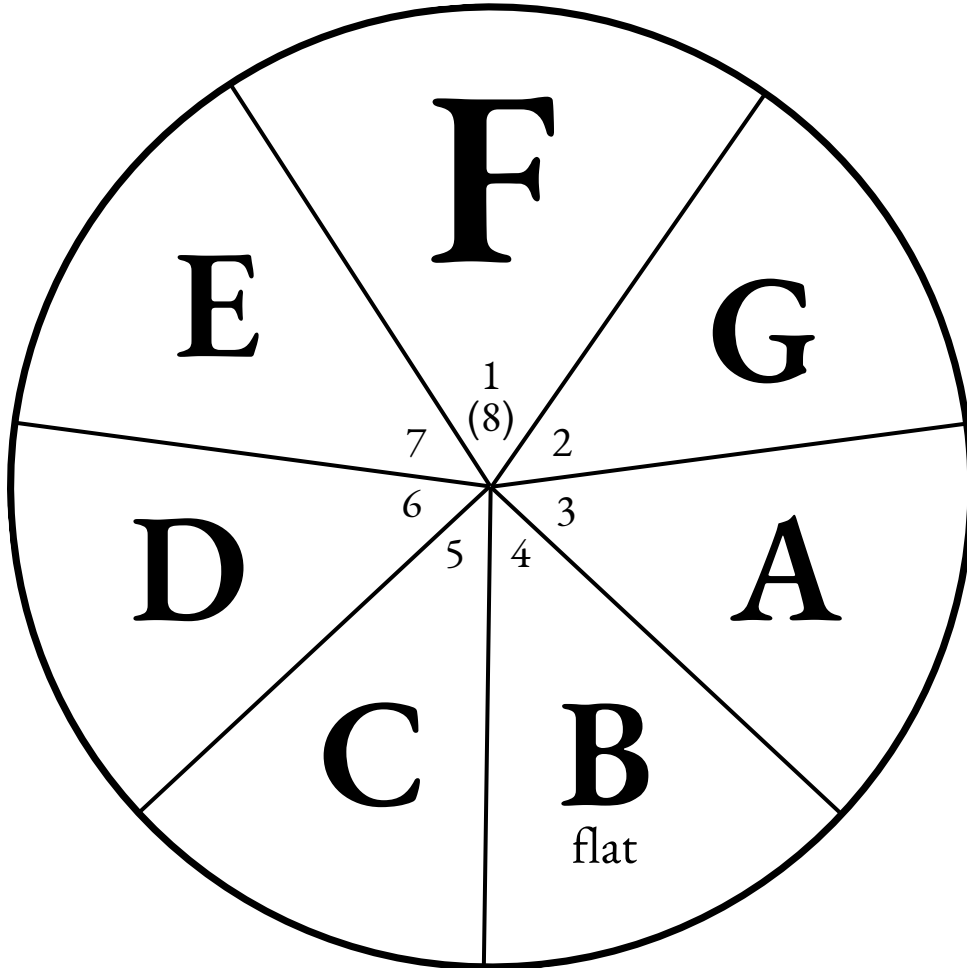

Scale Circle

Concert E-flat

B-flat Pitch Instruments: Your F