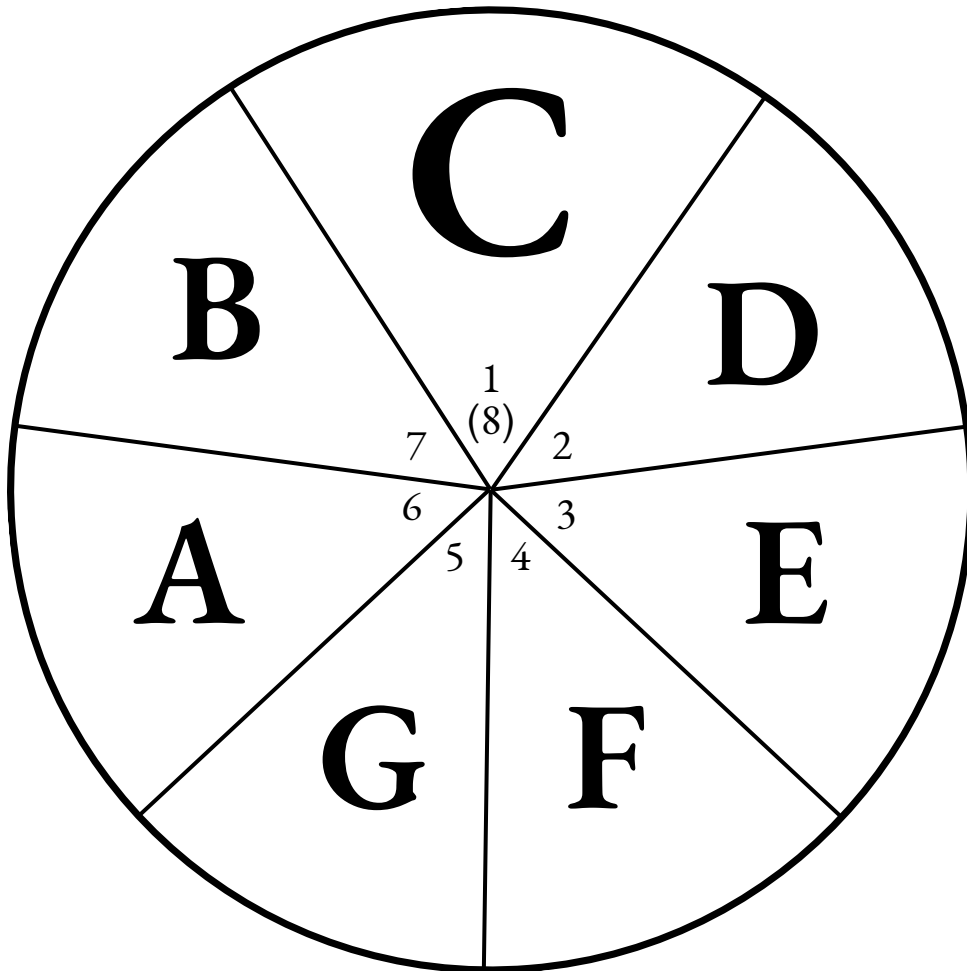

Scale Circle

Concert B-flat

B-flat Pitch Instruments: Your C