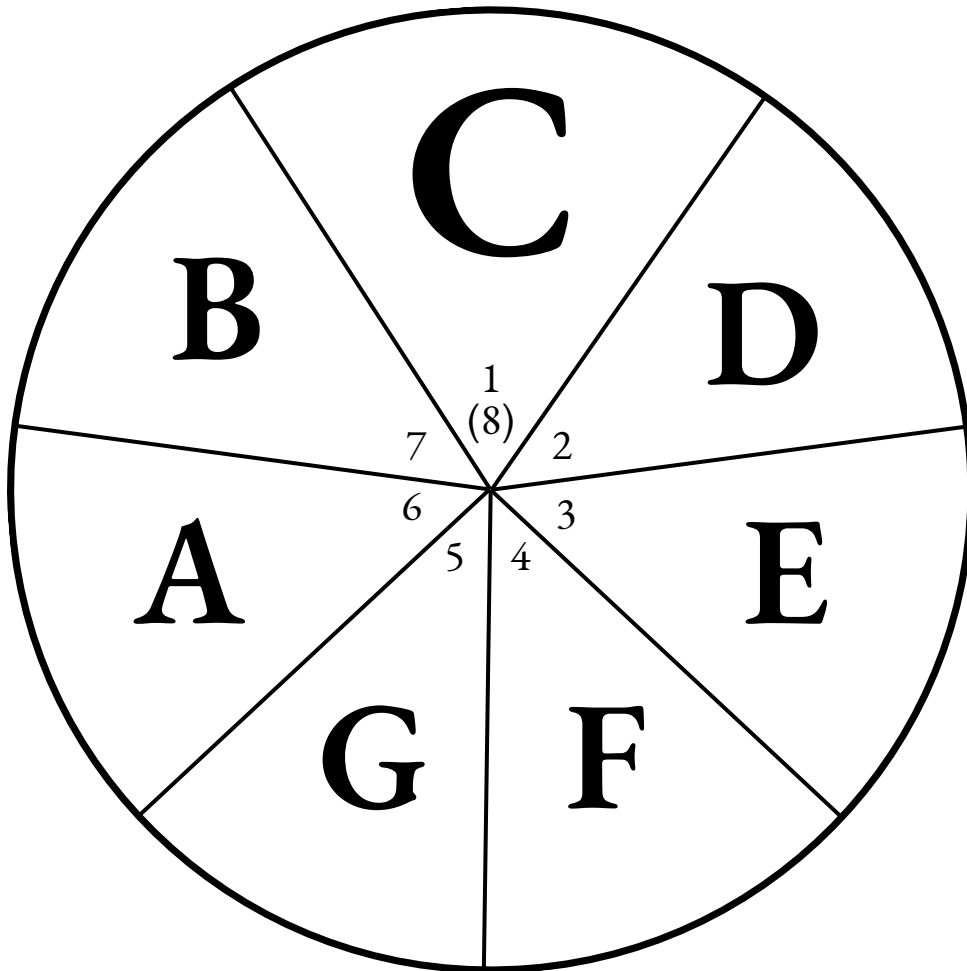

Scale Circle

Concert E-flat

E-flat Pitch Instruments: Your C