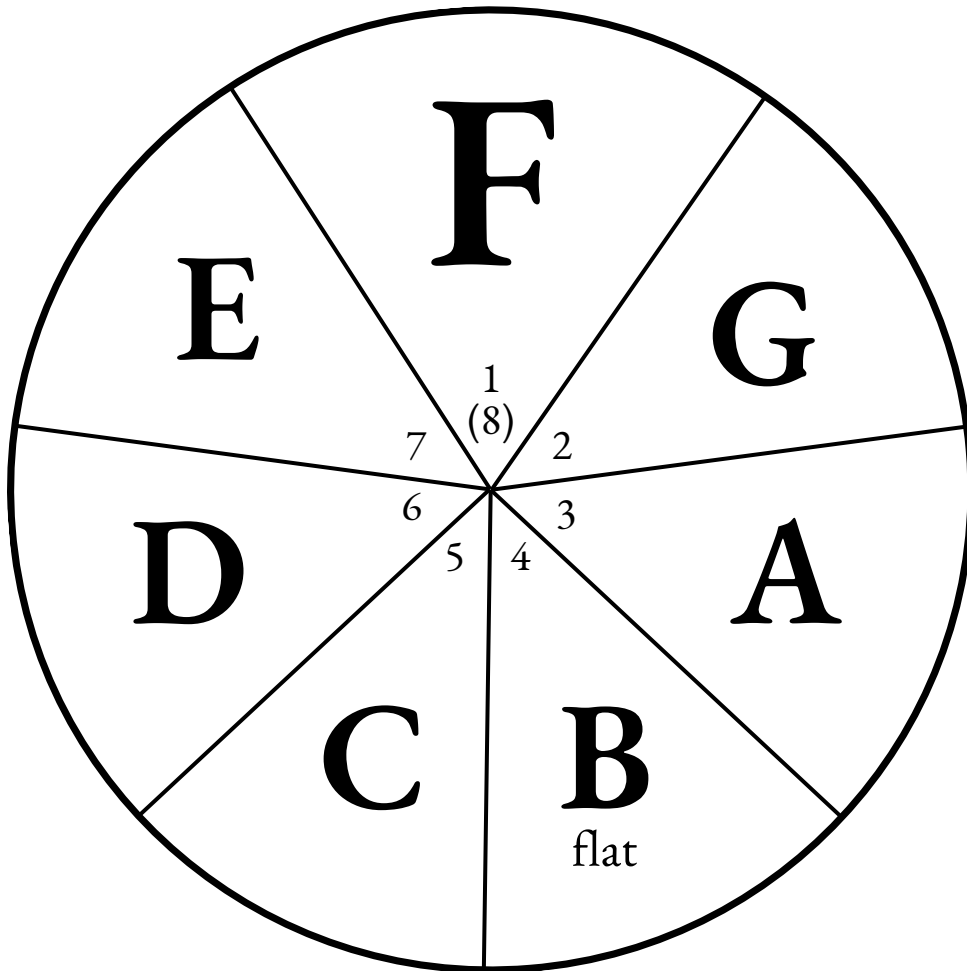

Scale Circle

Concert B-flat

Concert Pitch Instruments: Your B-flat

Musical notation for the Concert B-flat scale in 4/4 time. The notation is presented in two staves: the upper staff in treble clef and the lower staff in bass clef. The key signature is B-flat (one flat) and the time signature is 4/4. The notes are: B-flat (1), C (2), D (3), E-flat (4), F (5), G (6), and A (7). The eighth note is also B-flat, labeled as (8) in the diagram above.

Scale Circle

Concert F

Concert Pitch Instruments: Your F

Musical notation for the Concert F scale. It consists of two staves: a treble clef staff and a bass clef staff. Both staves are in the key of F major (one flat). The notes are: F (treble 4th line, bass 4th space), G (treble 5th line, bass 5th space), A (treble 1st space, bass 1st line), B flat (treble 2nd space, bass 2nd line), C (treble 3rd space, bass 3rd line), D (treble 4th space, bass 4th line), and E (treble 5th space, bass 5th line).

Scale Circle

Concert E-flat

Concert Pitch Instruments: Your E-flat

Musical notation for the Concert E-flat scale. It consists of two staves: a treble clef staff and a bass clef staff. Both staves are in the key of E-flat major (two flats). The treble staff shows the scale from E-flat4 to E-flat5, and the bass staff shows the scale from E-flat4 down to E-flat1. The notes are: E-flat, F, G, A-flat, B-flat, C, D, E-flat.