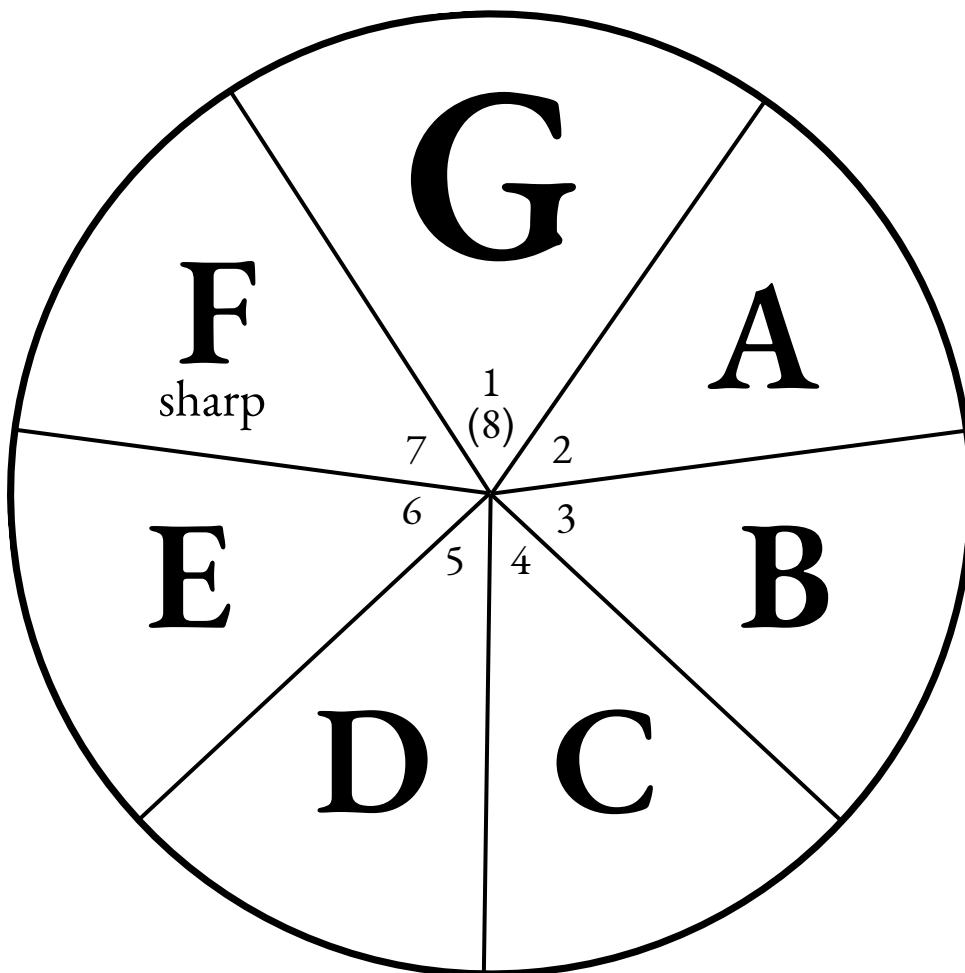

Scale Circle Concert B-flat

E-flat Pitch Instruments: Your G