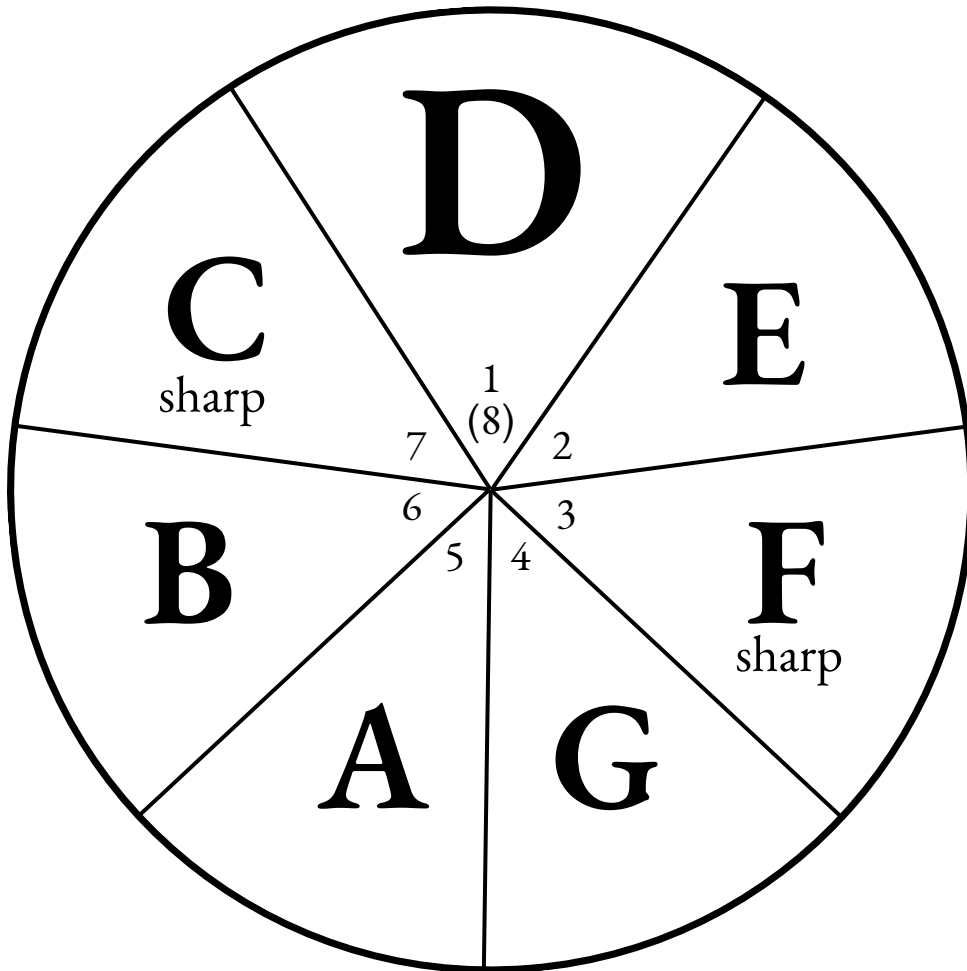

Scale Circle

Concert B-flat

Concert Pitch Instruments: Your B-flat

Musical notation for the Concert B-flat scale in 4/4 time. The notation is presented in two staves: the upper staff in treble clef and the lower staff in bass clef. The key signature is B-flat (one flat) and the time signature is 4/4. The notes are: B-flat (1), C (2), D (3), E-flat (4), F (5), G (6), and A (7). The eighth note is also B-flat, labeled as (8) in the diagram above.

Scale Circle

Concert F

Concert Pitch Instruments: Your F

Musical notation for the Concert F scale. It consists of two staves: a treble clef staff and a bass clef staff. Both staves are in the key of F major (one flat). The notes are: F (treble 4th line, bass 4th space), G (treble 5th line, bass 5th space), A (treble 1st space, bass 1st line), B flat (treble 2nd space, bass 2nd line), C (treble 3rd space, bass 3rd line), D (treble 4th space, bass 4th line), and E (treble 5th space, bass 5th line).

Scale Circle

Concert E-flat

Concert Pitch Instruments: Your E-flat

Musical notation for the Concert E-flat scale. It consists of two staves: a treble clef staff and a bass clef staff. Both staves are in the key of E-flat major (two flats). The treble staff shows the scale from E-flat4 to E-flat5, and the bass staff shows the scale from E-flat4 down to E-flat1. The notes are: E-flat, F, G, A-flat, B-flat, C, D, E-flat.

B-flat Pitch Instruments: Your F

Scale Circle Concert B-flat

E-flat Pitch Instruments: Your G

Scale Circle

Concert F

E-flat Pitch Instruments: Your D

Scale Circle

Concert E-flat