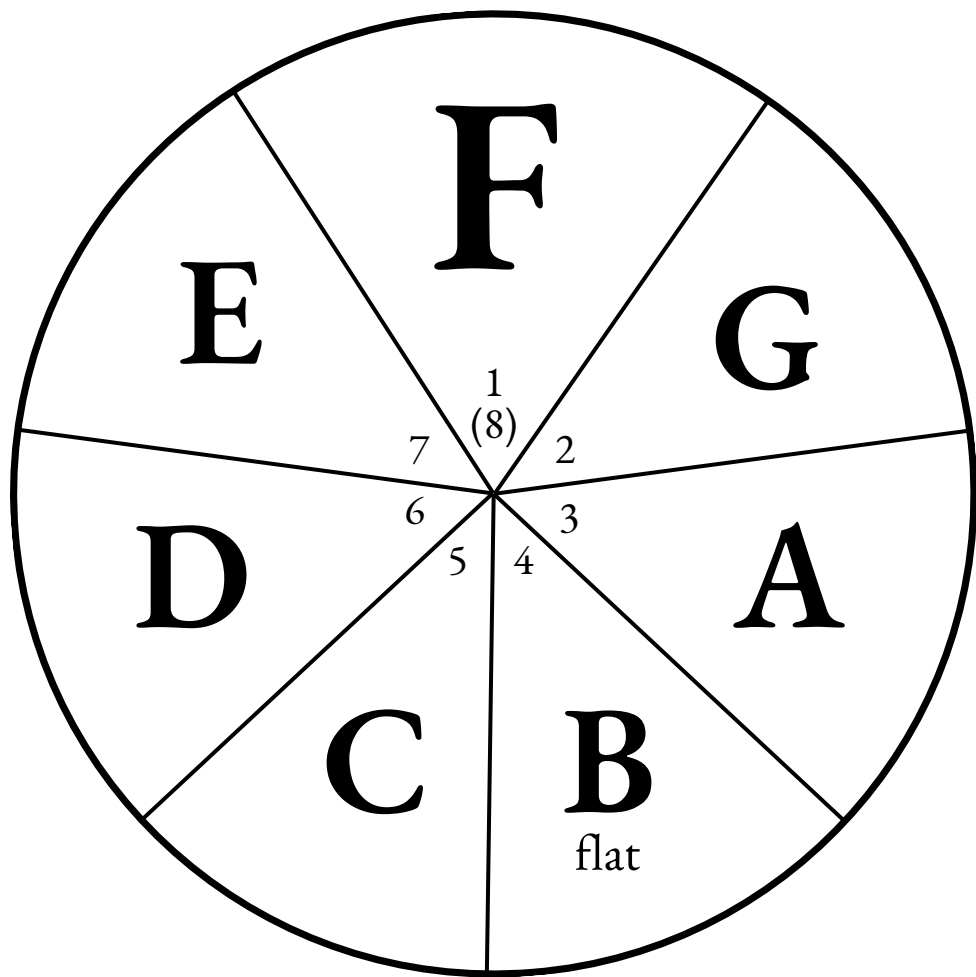

Scale Circle

Concert B-flat

F Pitch Instruments: Your F