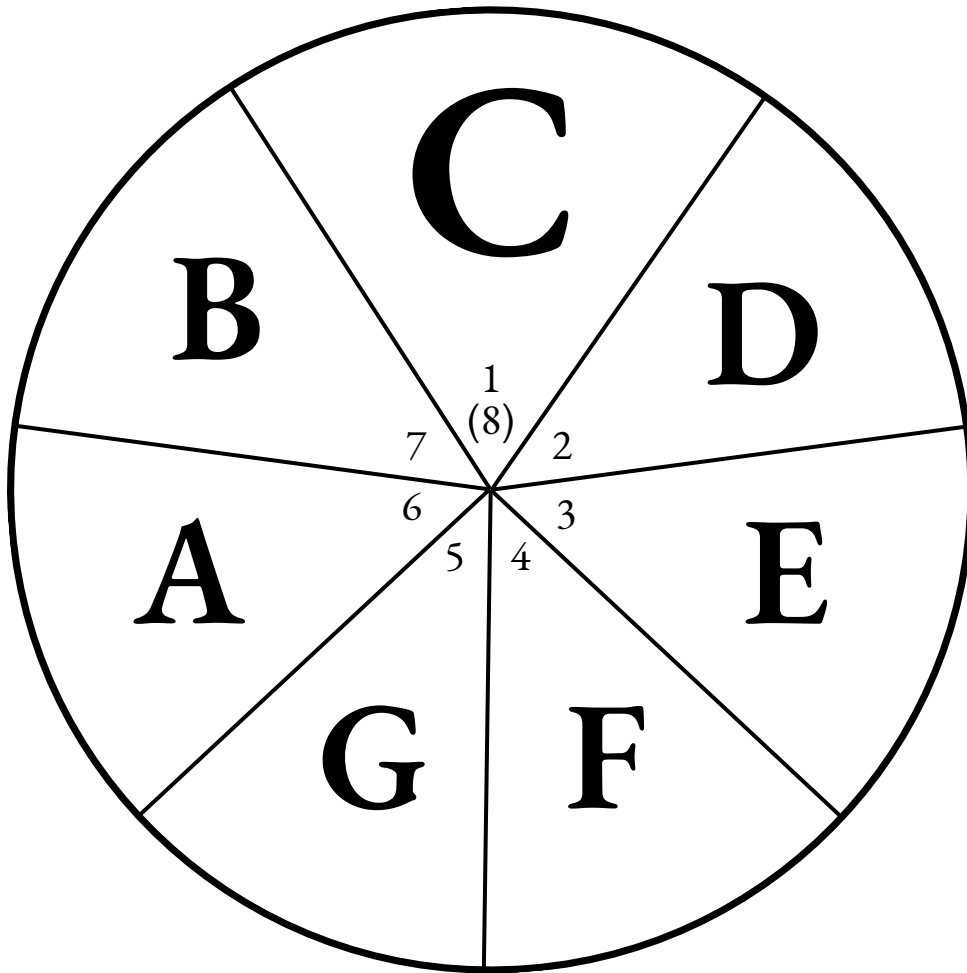

Scale Circle

Concert B-flat

Concert Pitch Instruments: Your B-flat

Musical notation for the Concert B-flat scale in 4/4 time. The notation is presented in two staves: the upper staff in treble clef and the lower staff in bass clef. The key signature is B-flat (one flat) and the time signature is 4/4. The notes are: B-flat (1), C (2), D (3), E-flat (4), F (5), G (6), and A (7). The eighth note is also B-flat, labeled as (8) in the diagram above.

Scale Circle

Concert F

Concert Pitch Instruments: Your F

Musical notation for the Concert F scale. It consists of two staves: a treble clef staff and a bass clef staff. Both staves are in the key of F major (one flat). The notes are: F (treble 4th line, bass 4th space), G (treble 5th line, bass 5th space), A (treble 1st space, bass 1st line), B flat (treble 2nd space, bass 2nd line), C (treble 3rd space, bass 3rd line), D (treble 4th space, bass 4th line), and E (treble 5th space, bass 5th line).

Scale Circle

Concert E-flat

Concert Pitch Instruments: Your E-flat

Musical notation for the Concert E-flat scale. It consists of two staves: a treble clef staff and a bass clef staff. Both staves are in the key of E-flat major (two flats). The treble staff shows the scale from E-flat4 to E-flat5, and the bass staff shows the scale from E-flat4 down to E-flat1. The notes are: E-flat, F, G, A-flat, B-flat, C, D, E-flat.

E-flat Pitch Instruments: Your C

Scale Circle

Concert B-flat

F Pitch Instruments: Your F

Scale Circle Concert F

F Pitch Instruments: Your C

Scale Circle

Concert E-flat