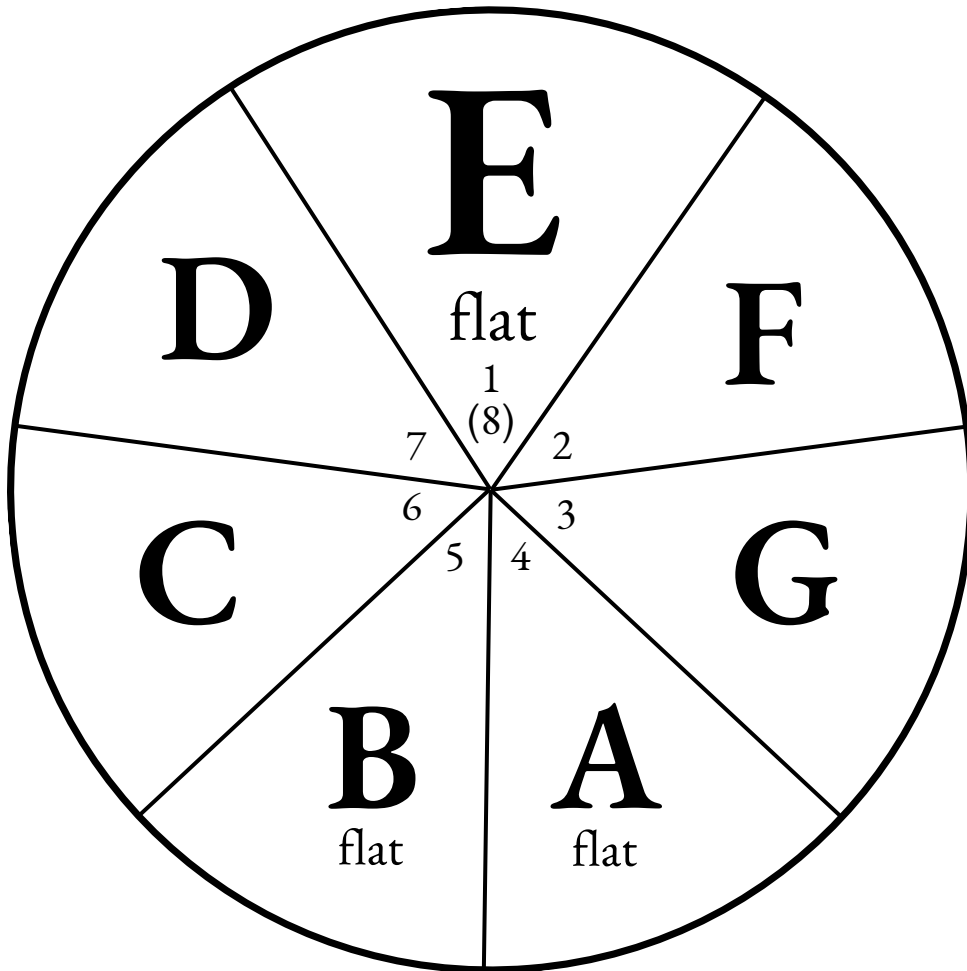

Scale Circle

Concert B-flat

Concert Pitch Instruments: Your B-flat

Musical notation for the Concert B-flat scale in 4/4 time. The notation is presented in two staves: the upper staff in treble clef and the lower staff in bass clef. The key signature is B-flat (one flat) and the time signature is 4/4. The notes are: B-flat (1), C (2), D (3), E-flat (4), F (5), G (6), and A (7). The eighth note is also B-flat, labeled as (8) in the diagram above.

Scale Circle

Concert F

Concert Pitch Instruments: Your F

Musical notation for the Concert F scale. It consists of two staves: a treble clef staff and a bass clef staff. Both staves are in the key of F major (one flat). The notes are: F (treble 4th line, bass 4th space), G (treble 5th line, bass 5th space), A (treble 1st space, bass 1st line), B flat (treble 2nd space, bass 2nd line), C (treble 3rd space, bass 3rd line), D (treble 4th space, bass 4th line), and E (treble 5th space, bass 5th line).

Scale Circle

Concert E-flat

Concert Pitch Instruments: Your E-flat

Musical notation for the Concert E-flat scale. It consists of two staves: a treble clef staff and a bass clef staff. Both staves are in the key of E-flat major (two flats). The treble staff shows the scale from E-flat4 to E-flat5, and the bass staff shows the scale from E-flat4 down to E-flat1. The notes are: E-flat, F, G, A-flat, B-flat, C, D, E-flat.