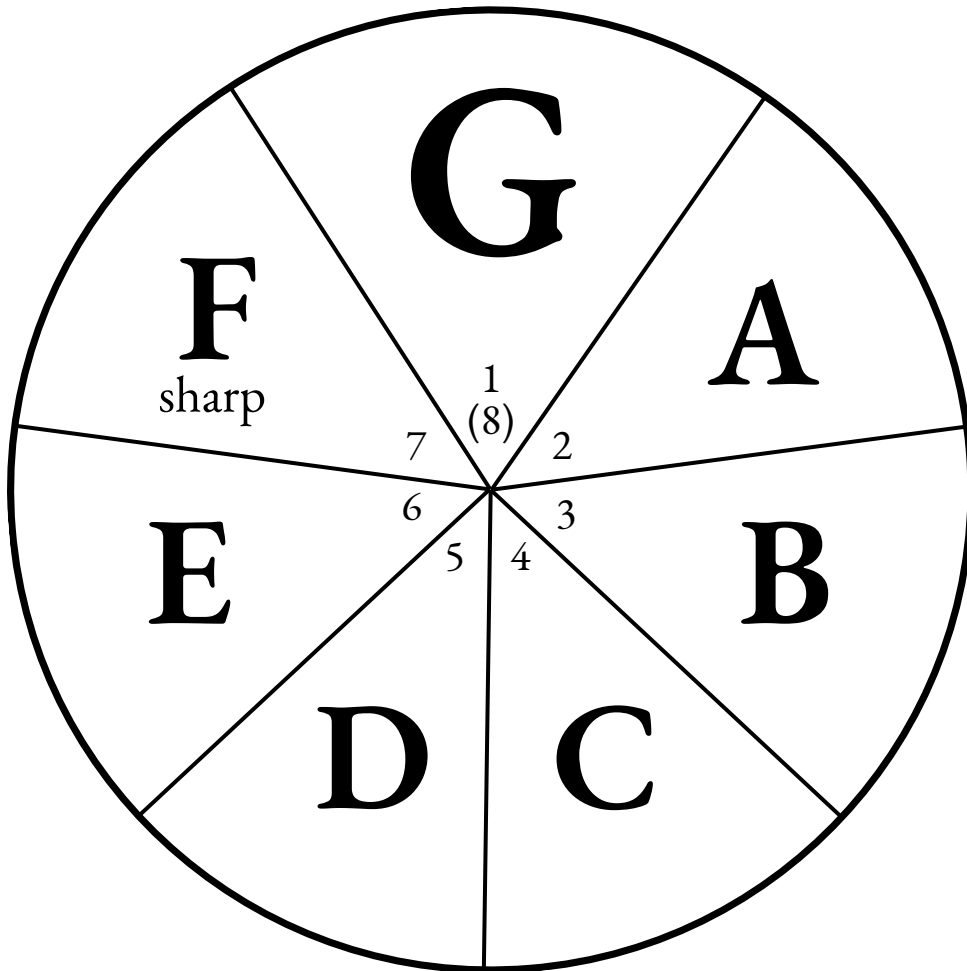

Scale Circle

Concert B-flat

Concert Pitch Instruments: Your B-flat

Musical notation for the Concert B-flat scale in 4/4 time. The notation is presented in two staves: the upper staff in treble clef and the lower staff in bass clef. The key signature is B-flat (one flat) and the time signature is 4/4. The notes are: B-flat (1), C (2), D (3), E-flat (4), F (5), G (6), and A (7). The eighth note is also B-flat, labeled as (8) in the diagram above.

Scale Circle

Concert F

Concert Pitch Instruments: Your F

Musical notation for the Concert F scale. It consists of two staves: a treble clef staff and a bass clef staff. Both staves are in the key of F major (one flat). The notes are: F (treble 4th line, bass 4th space), G (treble 5th line, bass 5th space), A (treble 1st space, bass 1st line), B flat (treble 2nd space, bass 2nd line), C (treble 3rd space, bass 3rd line), D (treble 4th space, bass 4th line), and E (treble 5th space, bass 5th line).

Scale Circle

Concert E-flat

Concert Pitch Instruments: Your E-flat

Musical notation for the Concert E-flat scale. It consists of two staves: a treble clef staff and a bass clef staff. Both staves are in the key of E-flat major (two flats). The treble staff shows the scale from E-flat4 to E-flat5, and the bass staff shows the scale from E-flat4 down to E-flat1. The notes are: E-flat, F, G, A-flat, B-flat, C, D, E-flat.

Scale Circle

Concert B-flat

B-flat Pitch Instruments: Your C

Scale Circle

Concert F

B-flat Pitch Instruments: Your G

Scale Circle

Concert E-flat